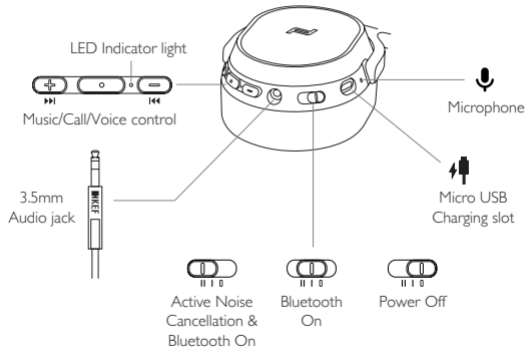

SPACE ONE WIRELESS

OWNER'S MANUAL

PORSCHE DESIGN
SOUND

In the Box

1	SPACE ONE WIRELESS
2	Carrying case
3	Accessory pouch
4	Audio mic cable
5	Airline adapter
6	USB charging cable

Headphones Overview

Get Started

Charge the battery

1. Plug the Micro USB end of the charging cable into the headphones charging slot.
 2. Plug the USB end of the charging cable into the charger or a USB port on a computer.
- * SPACE ONE WIRELESS is inoperable when charging.

Enabling ANC (Active Noise Cancellation)

1. Slide the button to  to enable the ANC function
2. Slide the button to  to disable the ANC function

Pair the headphones with your phone

1. Slide the button to 
2. The blue LED will light up
3. Turn on the Bluetooth function on your phone

Get Started

4. Your phone will start searching for SPACE ONE WIRELESS headphones
5. When paired, the blue LED will change to solid white
6. "Connected" will be heard in the headphones
7. The LED will flash blue and white for 5 seconds