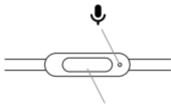

Corded Audio Cable

- When the battery is low, you can continue to use the headphones with the audio mic cable
- After plugging in the audio mic cable, Bluetooth and button functions are disabled.

- Slide the button to to enable the ANC function

- Slide the button to to disable the ANC function

Function	Press button
	Short press
	Long press