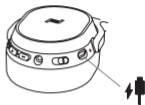

SPACE ONE WIRELESS

OWNER'S MANUAL

PORSCHE DESIGN
SOUND

In the Box

1	SPACE ONE WIRELESS
2	Carrying case
3	Accessory pouch
4	Audio mic cable
5	Airline adapter
6	USB charging cable

Headphones Overview

Get Started

Charge the battery

1. Plug the Micro USB end of the charging cable into the headphones charging slot.
 2. Plug the USB end of the charging cable into the charger or a USB port on a computer.
- * SPACE ONE WIRELESS is inoperable when charging.