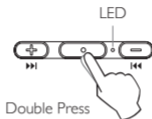

Battery Status

	Voice Prompt	LED
>80%	"Battery high"	--
<80%	"Battery medium"	--
<30%	"Battery low"	--
<10%	"Please charge"	Fast pulsing white