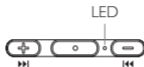

LED Indicator Light

	LED indicator	Function
	Solid white	Charged full
	Slow pulsing white	Charging
	Fast pulsing white	Battery low

* *SPACE ONE WIRELESS is inoperable when charging*

	Solid white	Connected
	Blue pulsing LED	Pairing

* *Disconnect any connected device*

- Press and together and hold for 4 seconds to enter pairing mode